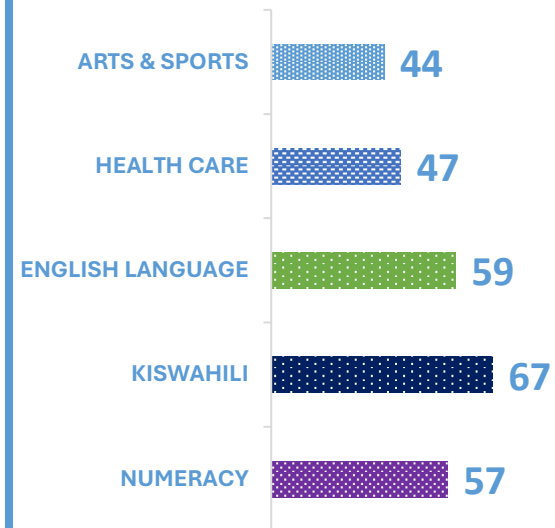

DAR ES SALAAM

MALAMBA KWETU

UBUNGO

OVERALL AVERAGE : 54.9

GRADE : C

SUBJECT AND GRADE PERFORMANCE ANALYSIS

SUBJECT RANKING

KISWAHILI	66.8	1
ENGLISH LANGUAGE	59.0	2
NUMERACY	57.3	3
HEALTHCARE	47.4	4
ARTS AND SPORTS	43.9	5

SUBJECT GRADE ANALYSIS

SUBJECT/GRADE	A	B	C	D	E
NUMERACY	5	21	20	10	1
KISWAHILI	18	19	9	10	1
ENGLISH LANGUAGE	12	15	18	8	4
HEALTH CARE	1	16	15	21	4
ARTS AND SPORTS	0	7	22	25	3

OVERALL GRADE ANALYSIS

A	1	55	2%
B	20		36%
C	22		40%
D	12		22%
F	0		0%

PERFORMANCE CHART ANALYSIS